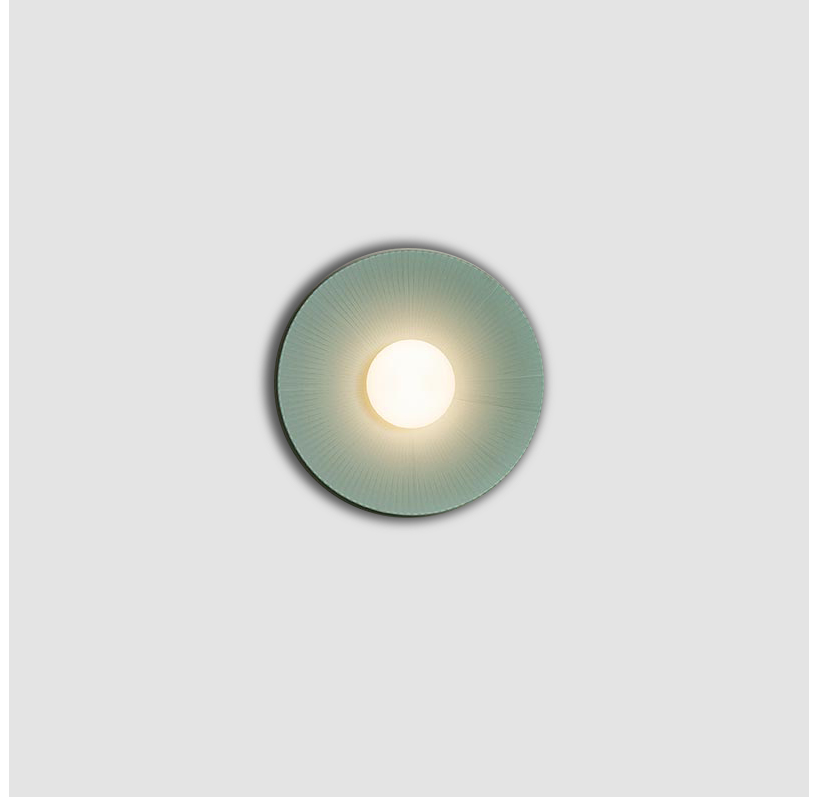

PROJECT	_____
TYPE	_____
SPECIFIER	_____
QUANTITY	_____
DATE	_____

ARCTIC CIRCLE SUSPENSION

D93258-

base number   Finish
Options

1. To build a product code in our configurator select the specify button on the base model # product page
2. To build a manual product code on this datasheet choose from the options listed below in blue font and add the suffix to the base model #

GENERAL

Series: Arctic Circle
Brand: Milan
Division: Design
Mounting Type: Suspension
Mounting Location: Ceiling
Subcategory: Pendant

PHYSICAL

Shape: Cone
Diameter (mm): 450
Diameter (in): 17 ¹¹/₁₆
Height (mm): 102
Height (in): 4
Light Distribution: Direct
Diffuser: Opal Triplex acid-etched glass
Fixture Finish: TUG / CRE
Fixture Material: Ribbon / Aluminum

ELECTRICAL

Number of Lamps: 1
Lamp Type: LED Retrofit
Bulb Included: Bulb Not Included
Max. Wattage Per Lamp (W): 4.8
Lamp Base: G9
Input Voltage (V): 120

LED

OPTICAL

RATINGS AND CERTIFICATIONS

Certified By: Certified for North American Standards
IP rating: IP20

Ø450mm 17 ¹¹/₁₆"