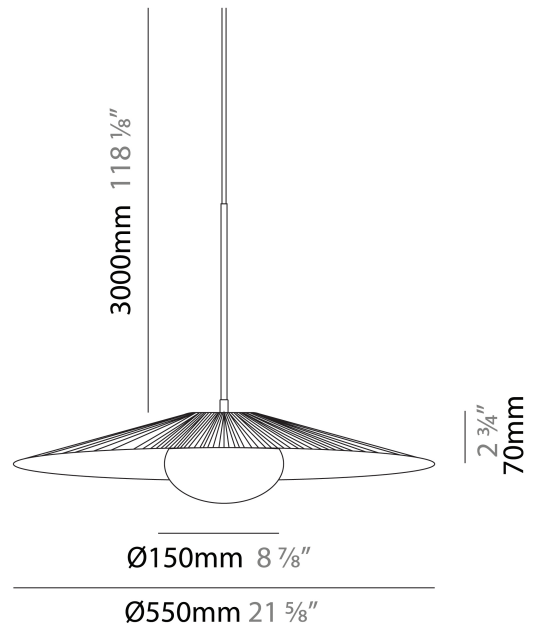

PROJECT	_____
TYPE	_____
SPECIFIER	_____
QUANTITY	_____
DATE	_____

ARCTIC CIRCLE SUSPENSION

D91234-

base number   Finish
Options

1. To build a product code in our configurator select the specify button on the base model # product page
2. To build a manual product code on this datasheet choose from the options listed below in blue font and add the suffix to the base model #

GENERAL

Series: Arctic Circle
Brand: Milan
Division: Design
Mounting Type: Suspension
Mounting Location: Ceiling
Subcategory: Pendant

PHYSICAL

Shape: Cone
Diameter (mm): 550
Diameter (in): 21 ⁵/₈
Height (mm): 393
Height (in): 15 ¹/₂
Max. Overall Height (mm): 3000
Max. Overall Height (in): 118 ¹/₈
Light Distribution: Direct
Diffuser: Opal Triplex acid-etched glass
Fixture Finish: TUG / CRE
Fixture Material: Ribbon / Aluminum
Cable Details: 3000mm / 118 1/8" Cable

ELECTRICAL

Number of Lamps: 1
Lamp Type: LED Retrofit
Max. Wattage Per Lamp (W): 4.8
Lamp Base: G9
Input Voltage (V): 120

LED

Lamp Life (hrs): 50000

OPTICAL

RATINGS AND CERTIFICATIONS

Certified By: Certified for North American Standards
IP rating: IP20